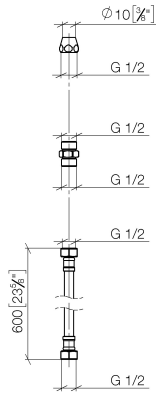

12 508 970 90

- 1/2" x 1/2" x 600mm high pressure hose

Extending the connection from the spout to a valve, if they are installed further apart.

Fits: IMO, LULU, MADISON, MEM, TARA, CL.1, LISSÉ, VAIA, META, CYO

12 508 970 90

mm [inches]

12 508 970 90

Spare parts list

No.	Item Number	Name	Quantity used	Delivery time
1	90 23 30 040 00-00	threaded connector	1	10
2	09 24 03 242 90	nipple	1	2
3	12 502 970 90	High pressure hose 1/2" x 1/2" x 400 mm -	1	2